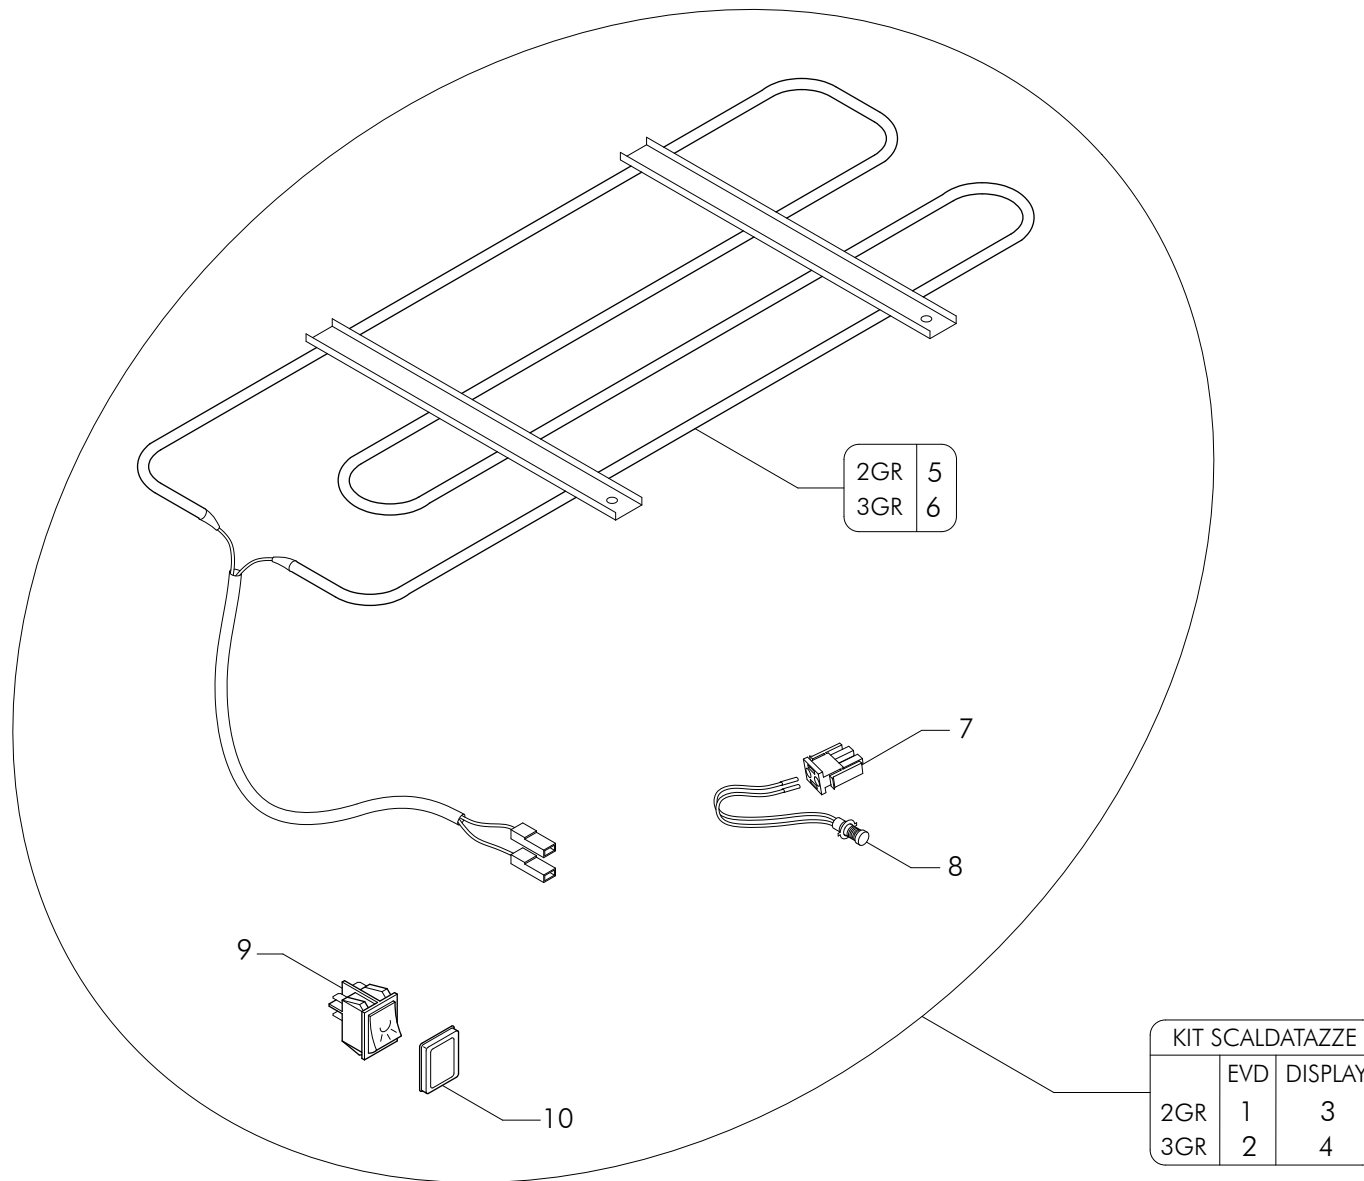

SCALDATAZZE

Pos	Cod.	Denominazione - IT -	Denomination - GB -	Denomination - FR -	Denomination - DE -
1	WY83170005R	KIT SCALDATAZZE 2GR 120V	KIT CUP HEATING 2GR 120V	KIT CHAUFFE-TASSE 2GR 120V	TASSE WARMER KIT 2GR 120V
1	WY83170006R	KIT SCALDATAZZE 2GR 230V	KIT CUP HEATING 2GR 230V	KIT CHAUFFE-TASSE 2GR 230V	TASSE WARMER 2GR 230V
2	WY83170008R	KIT SCALDATAZZE 3GR 230V	KIT CUP HEATING 3GR 230V	KIT CHAUFFE-TASSE 3GR 230V	TASSE WARMER KIT 3GR 230V
3	WY83170009R	KIT SCALDATAZZE EVD/2+DISPLAY 120V	KIT CUP HETING EVD/2+DSP 120V	CHAUFFE-TASSE KIT EVD/2+DSP 120V	TASSE WARMER KIT EVD/2+DSP 120V
3	WY83170010R	KIT SCALDATAZZE EVD/2+DISPLAY 230V	KIT CUP HEATING EVD/2+DSP 230V	CHAUFFE-TASSE KIT EVD/2+DSP 230V	TASSE WARMER KIT EVD/2+DSP 230V
4	WY83170012R	KIT SCALDATAZZE EVD/3+DISPLAY 230V	KIT CUP HEATING EVD/3+DSP 230V	CHAUFFE-TASSE KIT EVD/3+DSP 230V	TASSE WARMER KIT EVD/3+DSP 230V
5	WY17020	RESISTENZA 2GR 120V 200W	HEATING ELEMENT 2GR 120V 200W	RESISTANCE 2GR 120V 200W	WIDERSTAND 2GR 120V 200W
5	WY17022	RESISTENZA 2GR 230V 200W	HEATING ELEMENT 2GR 230V 200W	RESISTANCE 2GR 230V 200W	WIDERSTAND 2GR 230V 200W
6	WY17023	RESISTENZA 3GR 230V 250W	HEATING ELEMENT 3GR 230V 250W	RESISTANCE 3GR 230V 250W	WIDERSTAND 3GR 230V 250W
7	WY10760	BLOCCHETTO MASCHIO	MALE BLOCK	MODULE MALE	STECKER
8	WY21023	LAMPADA SPIA ROSSA 230V	RED PILOT LIGHT 230V	LAMPE TEMOIN ROUGE 230V	ROTE KONTROLLEUCHTE 230V
9	WY18371182	INTERRUTTORE NERO SERIGRAFATO 0-1	SWITCH BLACK	INTERRUPTEUR NOIR	SCHALTER SCHWARZ
10	WY19049001	COPERTURA INTERRUTTORE	SWITCH COVER	PROTECTION INTERRUPTEUR	SCHALTER ABD.