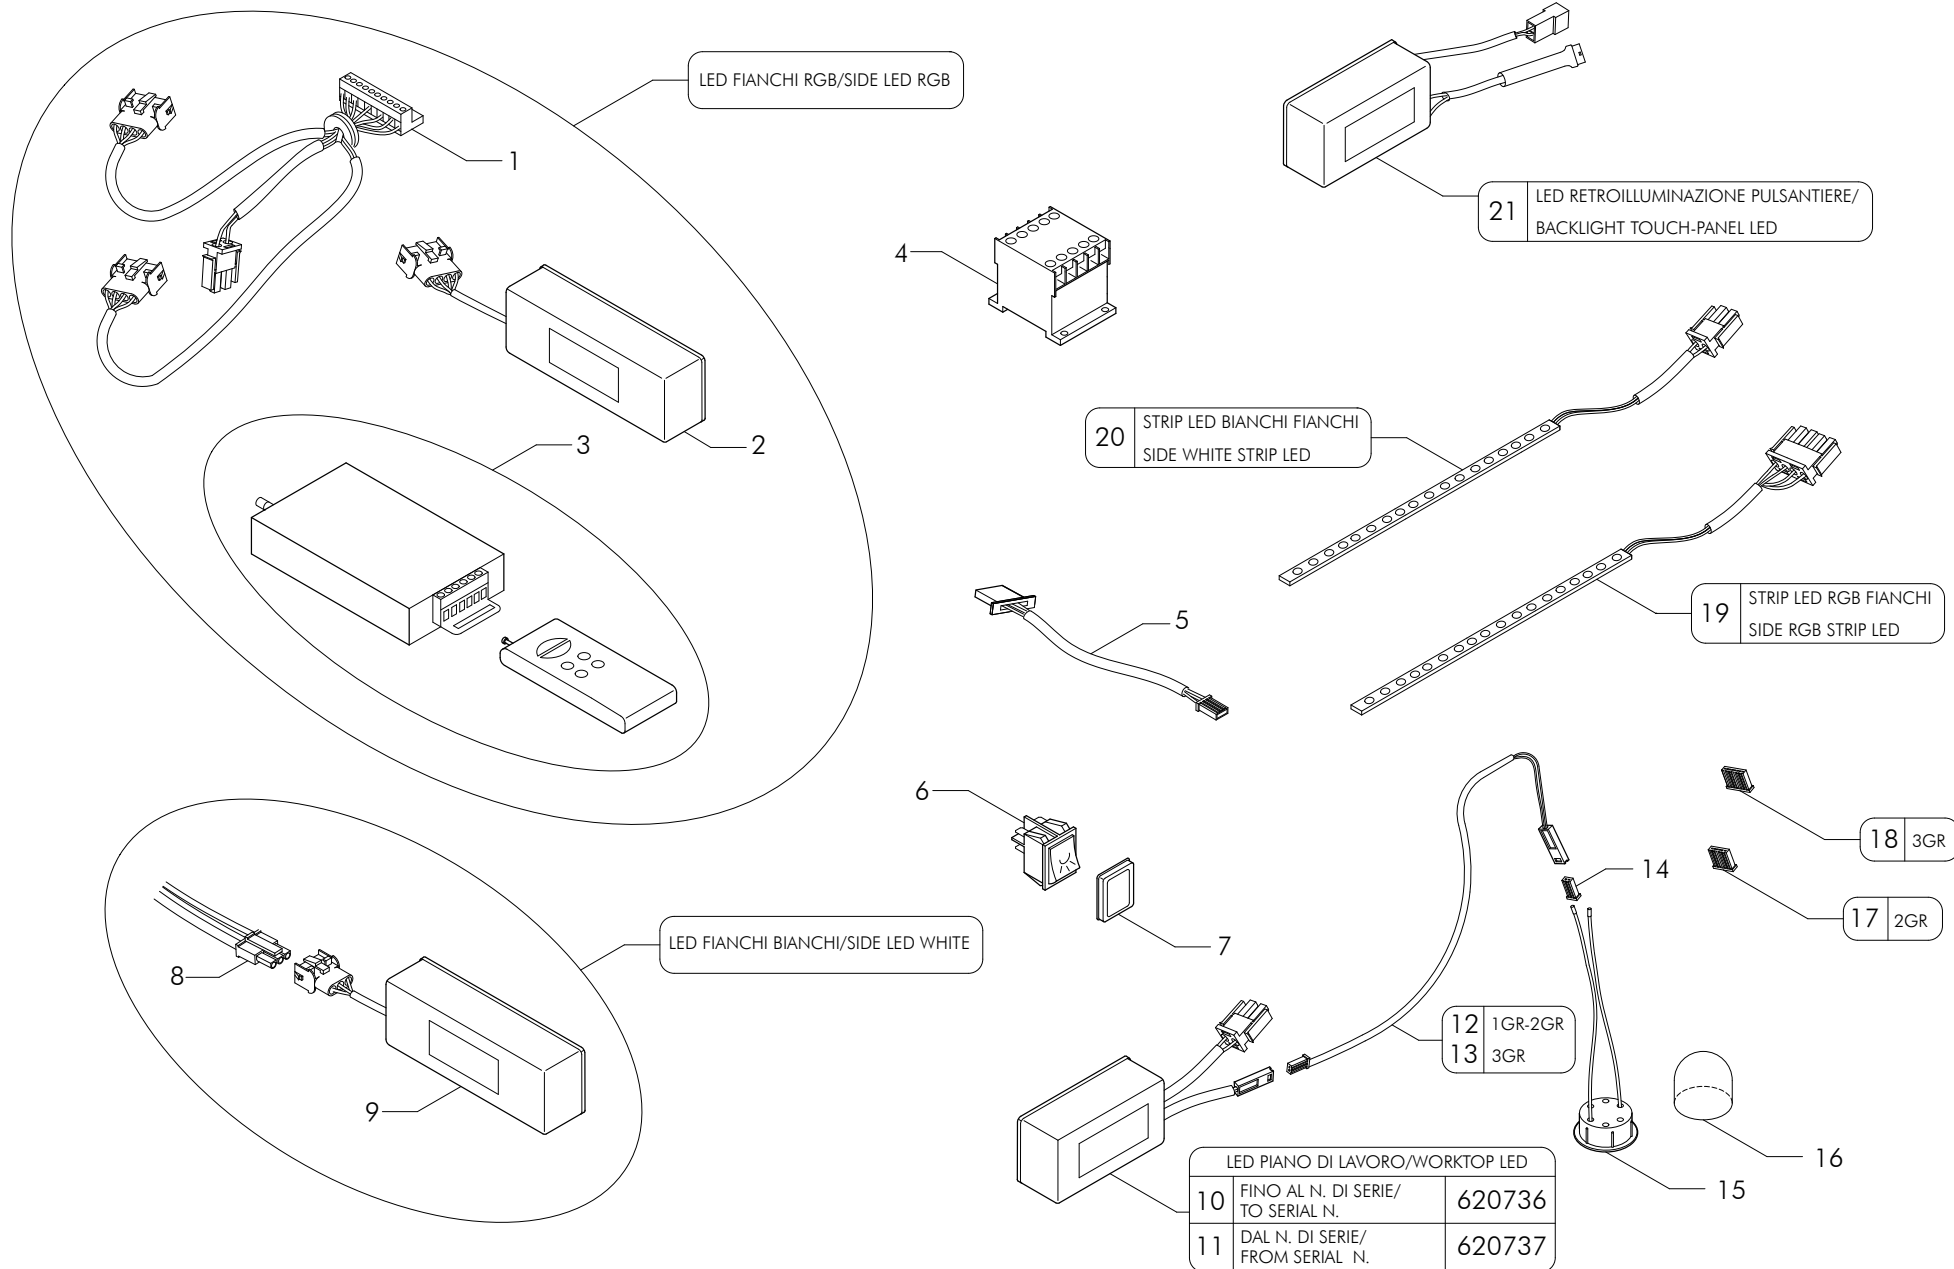

LED

Pos	Cod.	Denominazione - IT -	Denomination - GB -	Denomination - FR -	Denomination - DE -
1	WY22716022	CABLAGGIO CONTROLLER RGB UL	WIRING CONTROLLER RGB UL	CABLAGE CONTROLEUR RGB UL	ANSCHLUSS CONTROLLER RGB UL
2	WY18559016	ALIMENTATORE LED 12V	LED POWER UNIT	ALIMENTATION LED	LED NETZTEIL
3	WY18559017	CONTROLLER RF AUDIO	CONTROLLER RF AUDIO	CONTROLEUR RF AUDIO	REGLER RF AUDIO
4	WY20299003	TELERUTTORE AF16 30A 230/240V	RELAY SWITCH AF16 30A 230/240V	TELERUPTEUR AF16 30A 230/240V	CONTROL SWITCH AF16 30A 230/240V
5	WY22715843	PROLUNGA PER LED	LED EXTENSION	RALLONGE POUR LED	LED-VERLÄNGERUNGSTÜCK
6	WY18371143	INTERRUTTORE NERO	SWITCH BLACK	INTERRUPTEUR NOIR	SCHALTER SCHWARZ
7	WY19049001	COPERTURA INTERRUTTORE	SWITCH COVER	PROTECTION INTERRUPTEUR	SCHALTER ABD.
8	WY22716020	CABLAGGIO FIANCHI LED BIANCHI UL	SIDE PANEL CABLE LED WHITE	CABLE COTE LED BLANC	SEITE KABEL LED WHITE
9	WY18559006	ALIMENTATORE LED CABLATO	LED POWER UNIT	ALIMENTATION LED	LED NETZTEIL
10	WY8318559009R	KIT ADATTATORE LED 220/240V	ADAPTER KIT LED 220/240V	KIT ADAPTATEUR CONDUIT 220/240V	ADAPTER-KIT GEFÜHRT 220/240V
11	WY18559015	ALIMENTATORE 100V-270V 350mA	POWER UNIT 100V-270V 350mA	ALIMENTATION 100V-270V 350mA	NETZTEIL 100V-270V 350mA
12	WY22715974	CABLAGGIO LED 2GR	CABLE 2GR LED	CABLAGE 2GR LED	VERKABELUNG 2GR LED
13	WY22715975	CABLAGGIO LED 3GR	CABLE 3GR LED	CABLAGE 3GR LED	VERKABELUNG 3GR LED
14	WY15037	CONNETTORE FEMMIMA 2VIE NERO	CONNECTOR FEMALE - 2 WAYS BLACK	CONNECTEUR FEMELLE 2V	FEMALE CONNECTOR
15	WY21040005	LAMPADA LED	LED LIGHT	LAMPE LED	LED LAMPE
16	WY15048503	CAPPUCCIO EPDM PER LED	HOOD	HOUSSE	HAUBE
17	WY15039001	CONNETTORE FEMM. 6VIE	FEMALE BLACK ELECTR. CONNECT. 6HOLES	CONNECTION 6 VOIES NOIR FE.	VERBINDER NUT 6V
18	WY15039002	CONNETTORE FEMM. 8VIE	FEMALE BLACK ELECTR. CONNECT. 8HOLES	CONNECTION 8 VOIES NOIR FE.	VERBINDER NUT 8V
19	WY18371193	STRIP LED RGB CABLATO PER FIANCO	SIDE RGB LED STRIP	BANDE DE LED RGB COTE	STREIFEN LED RGB-SEITEN
20	WY18371190	STRIP LED CABLATO PER FIANCO	SIDE LED STRIP	BANDE DE LED COTE	STREIFEN LED-SEITEN
21	WY18559014	ALIMENTATORE LED	LED POWER UNIT	ALIMENTATION LED	LED NETZTEIL