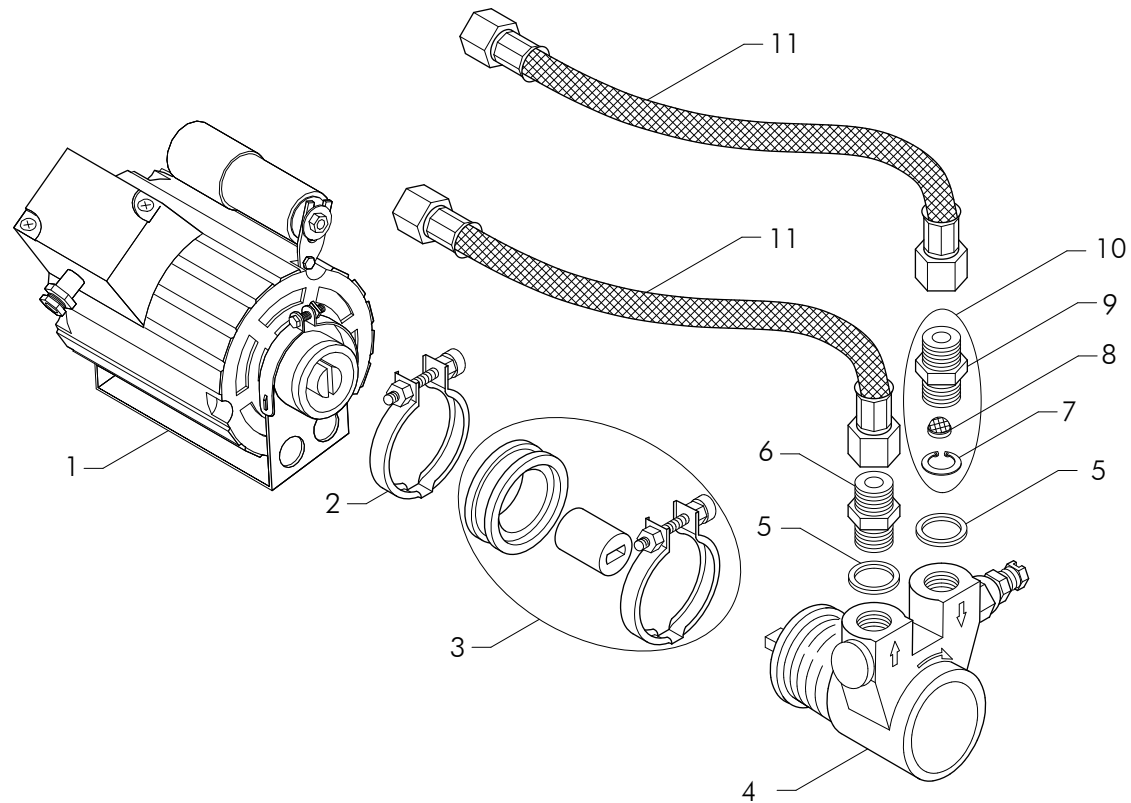

ESTERNA - EXTERNAL - EXTERNE - EXTERN

Pos	Cod.	Denominazione - IT -	Denomination - GB -	Denomination - FR -	Denomination - DE -
1	WY18302	MOTORE RPM 230/50-60	MOTOR RPM 230/V 50-60Hz	MOTEUR RPM 230/50-60	MOTOR RPM 230/50
2	WY26310003	FASCETTA GIUNZIONE MOTORE-POMPA	CLAMP MOTOR-PUMP	BANDE MOTEUR-POMPE	SCHELLE MOTOR-PUMPE
3	WY83260016R	KIT DISACCOPPIAMENTO MOTORE POMPA	KIT COUPLING MOTOR-PUMP	ENSEMBLE DECOUPLAGE MOTEUR POMPE	KIT MOTOR-PUMPE KUPPLUNG
4	WY4626303	POMPA FLUID-O-TECH CW510L	PUMP FLUYD CW510L	POMPE CW510L	PUMPE CW510L
5	WY12154	GUARNIZIONE CU 3/8 22x17x1,5	GASKET COPPER 3/8 22x17x1,5	JOINT CUIVRE 3/8 22x17x1.5	KUPFERDICHTUNG 3/8 22x17x1.5
6	WY25687	RACCORDO 3/8x3/8 GAS	3/8x3/8 GAS FITTING	RACCORD 3/8x3/8 GAZ	ANSCHLUSS 3/8x3/8 GAS
7	WY10005	ANELLO DI ARRESTO INOX	STAINLESS STEEL STOP RING	ANNEAU DE BUTEE INOX	DRAHTSPRENGRING ROSTFREI
8	WY10254	FILTRO ACCIAIO 160-200 MESH	STEEL FILTER 160-200 MESH	FILTRE EN ACIER 160-200 MESH	STAHLFILTER 160-200 MESH
9	WY25732	RACCORDO 3/8x3/8 + SEDE FILTRO	3/8x3/8 FITTING + FILTER HOUSING	RACCORD 3/8x3/8 + LOG. FILTRE	ANSCHLUSS 3/8x3/8 + FILTERSITZ
10	WY56116	RACCORDO 3/8+3/8 MOTOPOMPA ASSIEME	CONNECTOR 3/8+3/8 PUMP ASSEMBLY	RACCORD 3/8 + 3/8 ENS. MOTOPOMPE	ANSCHLUSS 3/8 + 3/8 MOTORP. ZUSAMMEN
11	WY30407	TUBOFLEX 3/8FF P.GOMMA CON. L100 Ni	FLEX PIPE 3/8 L100	TUYAU FLEX 3/8 FF L100	SCHLAUCH 3/8 AUFNAHMETUR L100
11	WY30408	TUBOFLEX 3/8FF P.GOMMA L150 NI	FLEX PIPE 3/8 L150	TUYAU FLEX 3/8 FF L150	SCHLAUCH 3/8 AUFNAHMETUR L150 GUMMI