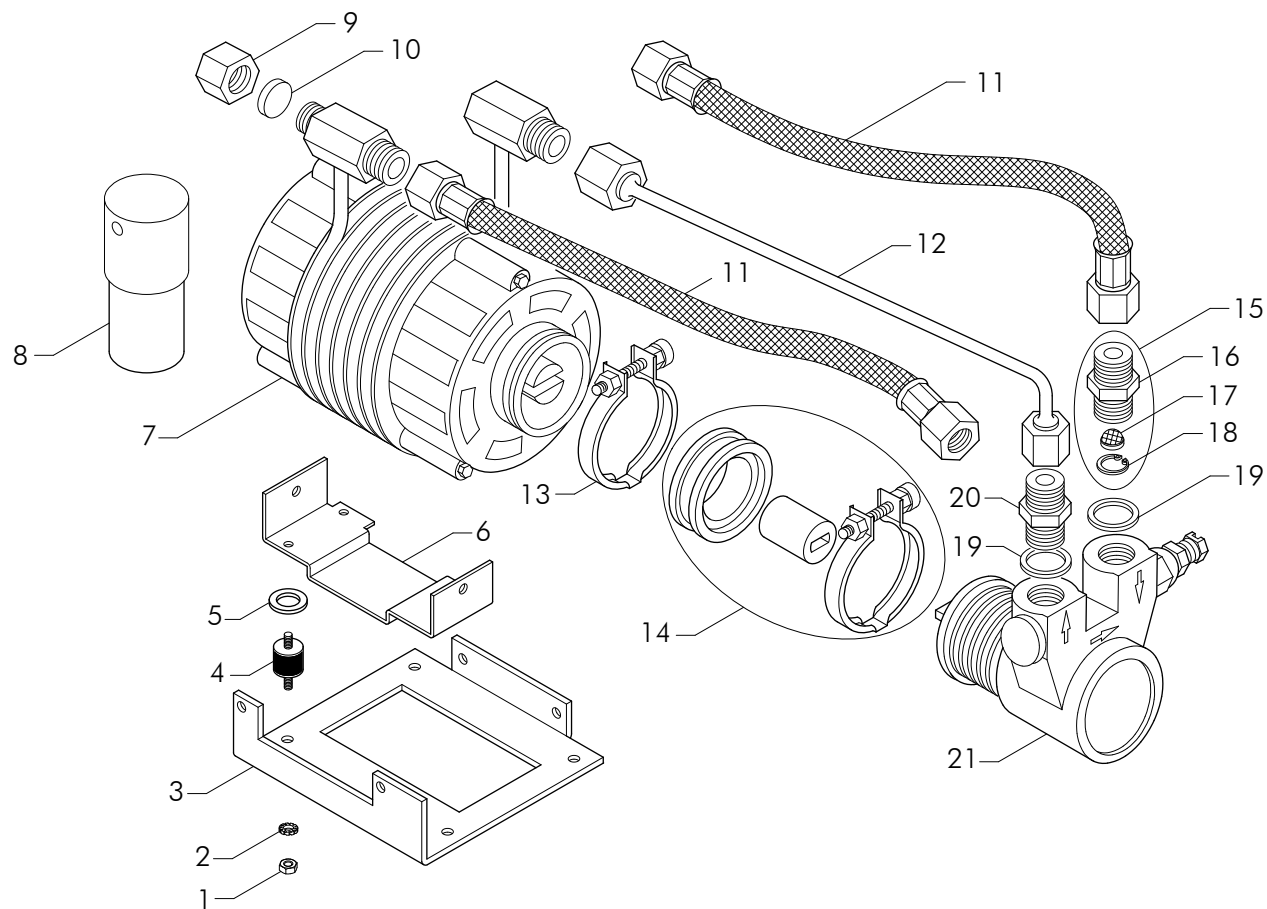

1-2-3 GR

Pos	Cod.	Denominazione - IT -	Denomination - GB -	Denomination - FR -	Denomination - DE -
1	WY23030	DADO INOX M4	STAINLESS STEEL NUT M4	ECROU INOX M4	STAHLMUTTER M4
2	WY23261	RONDELLA INOX DENTELLATA D4	INDENTED STAINLESS WASHER D4	RONDELLE DENTELEE INOX D 4	GEZACKTE STAHLSCHEIBE D4
3	WY78167019	SUPPORTO MOTORE INCORPORATO	SUPPORT BUILT-IN MOTOR	SOUTIEN INTEGRE DANS LE MOTEUR	UNTER.EING.MOTOR
4	WY15105	GOMMA AMMORTIZZATORE	RUBBER FOR MOTOR	CAOUTCHOUC POUR MOTEUR	GUMMI x MOTOR
5	WY23265	RONDELLA 4x12	WASHER 4x12	RONDELLE 4x12	SCHEIBE 4x12
6	WY78174	SUPPORTO MOTORE	MOTOR SUPPORT	SUPPORT MOTEUR	EINGEBAUTER MOTORHALTER
7	WY4656407	MOTORE RPM 120V 60Hz R.H2O	MOTOR RPM CW510L	MOTOR RPM CW510L	MOTOR RPM CW510L
7	WY56406	MOTORE RPM Ni 230V 50/60 R.H2O ASSIEME	MOTOR RPM 230V 50/60Hz H2O	MOTEUR RPM 230V 50/60HZ H2O	MOTOR RPM 230V 50/60HZ H2O
8	WY19062001	CONDENSATORE MOTORE 230V 7uF	MOTOR CAPACITOR 230V 7uF	CONDENSATEUR MOTEUR 230V 7uF	KONDENSATOR MOTOR 230V 7uF
8	WY19066001	CONDENSATORE UL 25mF	MOTOR CAPACITOR UL 25MF	CONDENSATEUR MOTEUR UL 25 MF	KONDENSATOR MOTOR UL 25 MF
9	WY25782	TAPPO FEMMINA 1/4 GAS	1/4 GAS FEMALE TAP	BOUCHON FEMELLE 1/4 GAZ	INNENANSCHLUSSSTOPSEL 1/4 GAS
10	WY12007	GUARNIZIONE KLINGERSIL4400	KLINGERSIL4400 SEAL	JOINT KLINGERSIL4400	DICHTUNG KLINGER SIL4400
11	WY30404	TUBOFLEX 3/8FF P.GOMMA CON. L-450mm Ni	FLEX PIPE 3/8 L45	TUYAU FLEX 3/8 FF L45	SCHLAUCH 3/8 AUFNAHMETUR L45 GUMMI KONI
12	WY52002814	TUBO D-6 L.200	TUBE D-6 L.200	TUYAU D-6 L.200	ROHR D-6 L.200
13	WY26310003	FASCETTA GIUNZIONE MOTORE-POMPA	CLAMP MOTOR-PUMP	BANDE MOTEUR-POMPE	SCHELLE MOTOR-PUMPE
14	WY83260016R	KIT DISACCOPIAMENTO MOTORE POMPA	KIT COUPLING MOTOR-PUMP	ENSEMBLE DECOUPLAGE MOTEUR POMPE	KIT MOTOR-PUMPE KUPPLUNG
15	WY56116	RACCORDO 3/8+3/8 MOTOPOMPA ASSIEME	CONNECTOR 3/8+3/8 PUMP ASSEMBLY	RACCORD 3/8 + 3/8 ENS. MOTOPOMPE	ANSCHLUSS 3/8 + 3/8 MOTORP. ZUSAMMEN
16	WY25732	RACCORDO 3/8x3/8 + SEDE FILTRO	3/8x3/8 FITTING + FILTER HOUSING	RACCORD 3/8x3/8 + LOG. FILTRE	ANSCHLUSS 3/8x3/8 + FILTERSITZ
17	WY10254	FILTRO ACCIAIO 160-200 MESH	STEEL FILTER 160-200 MESH	FILTRE EN ACIER 160-200 MESH	STAHLFILTER 160-200 MESH
18	WY10005	ANELLO DI ARRESTO INOX	STAINLESS STEEL STOP RING	ANNEAU DE BUTEE INOX	DRAHTSPRENGRING ROSTFREI
19	WY12154	GUARNIZIONE CU 3/8 22x17x1,5	GASKET COPPER 3/8 22x17x1,5	JOINT CUIVRE 3/8 22x17x1,5	KUPFERDICHTUNG 3/8 22x17x1,5
20	WY25687	RACCORDO 3/8x3/8 GAS	3/8x3/8 GAS FITTING	RACCORD 3/8x3/8 GAZ	ANSCHLUSS 3/8x3/8 GAS
21	WY4626303	POMPA FLUID-O-TECH CW510L	PUMP FLUYD CW510L	POMPE CW510L	PUMPE CW510L