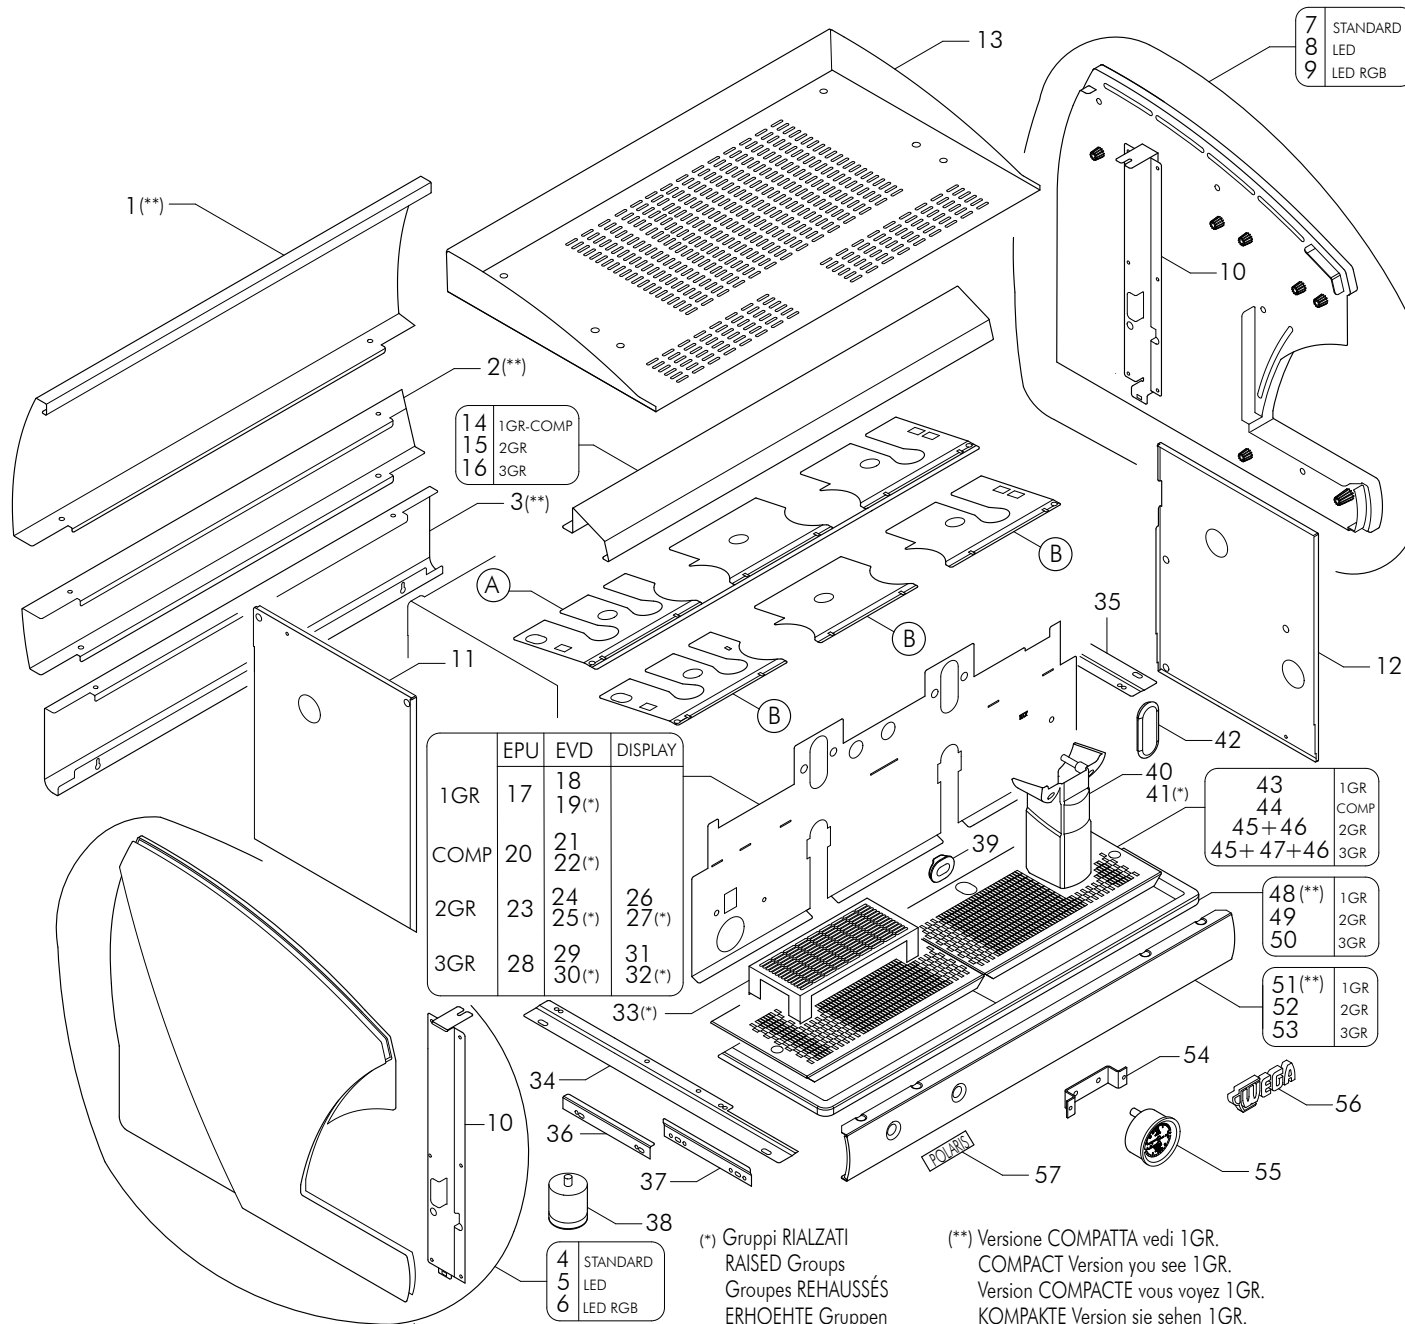

EPU	EVD	DISPLAY
1GR	17	18 19(*)	
COMP	20	21 22(*)	
2GR	23	24 25(*)	26 27(*)
3GR	28	29 30(*)	31 32(*)

43	1GR
44	COMP
45+46	2GR
45+47+46	3GR

48(**)	1GR
49	2GR
50	3GR

51(**)	1GR
52	2GR
53	3GR

	2GR	3GR
DISPLAY	61	63
AUTOSTEAMER	62	64

GRUPPI STANDARD/STANDARD GROUPS			
A	1GR	65	69
	COMP	senza LED	70
	2GR	67	71
	3GR	68	72

GRUPPI RIALZATI/RAISED GROUPS			
B	1GR	73 + 74	senza LED
	COMP	75 + 76 + 77	without LED
	2-3GR	78 + 79 + 80	without LED
B	1GR	81 + 82	con LED
	COMP	83 + 84	with LED
	2-3GR	85 + 86 + 87	with LED

(*) Gruppi RIALZATI
RAISED Groups
Groupes REHAUSSÉS
ERHOEHTE Gruppen

(**) Versione COMPATTA vedi 1GR.
COMPACT Version you see 1GR.
Version COMPACTE vous voyez 1GR.
KOMPAKTE Version sie sehen 1GR.